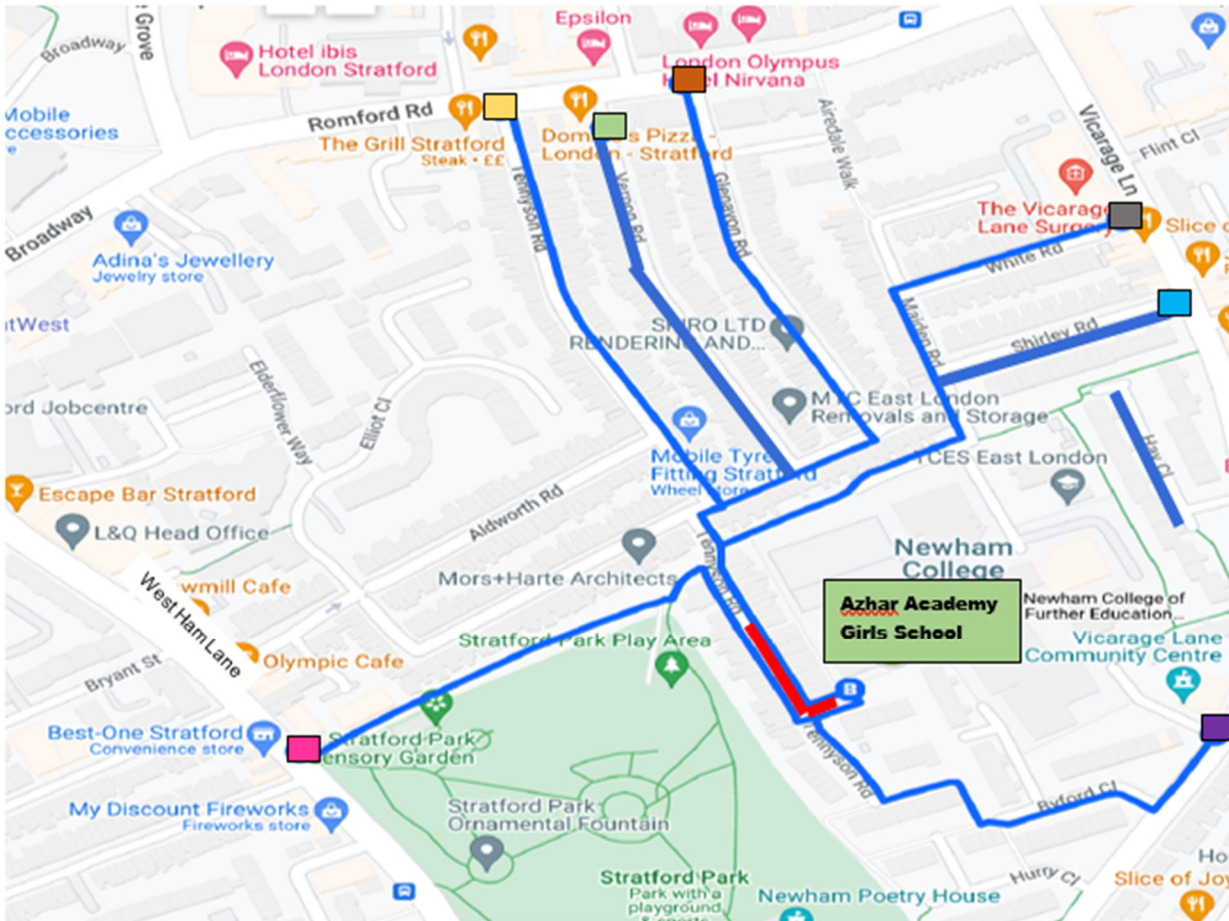

MAP 1

=

Code	Directions
B	<u>Azhar Academy, Tennyson Rd, E15 4DR</u>
	<u>Drop off point plus walking route from West Ham Lane</u>
	<u>Drop off point plus walking route from Romford Road (beginning of Tennyson Road)</u>
	<u>Drop off point plus walking route from Romford Road (beginning of Vernon Road)</u>
	<u>Drop off point and walking route from Romford Road (beginning of Glenavon Road)</u>
	<u>Drop off point and walking route from White Road (off Vicarage Lane)</u>
	<u>Drop off point and walking route from Shirley Road (off Vicarage Lane)</u>
	<u>Drop off point plus walking route from Hay Close (off Vicarage Lane)</u>

■ Avoid coming down to Tennyson Road as this is a NO THROUGH road and it will cause congestion and difficulties for other road users/residents

Transport Routes

The closest bus stops are

1. Stratford High Street (if coming from the direction of Blackwall Tunnel/Whitechapel)
2. Litchfield Avenue (stop MJ if coming from Barking or Ilford)

The closest tube/train station is Stratford High Street.